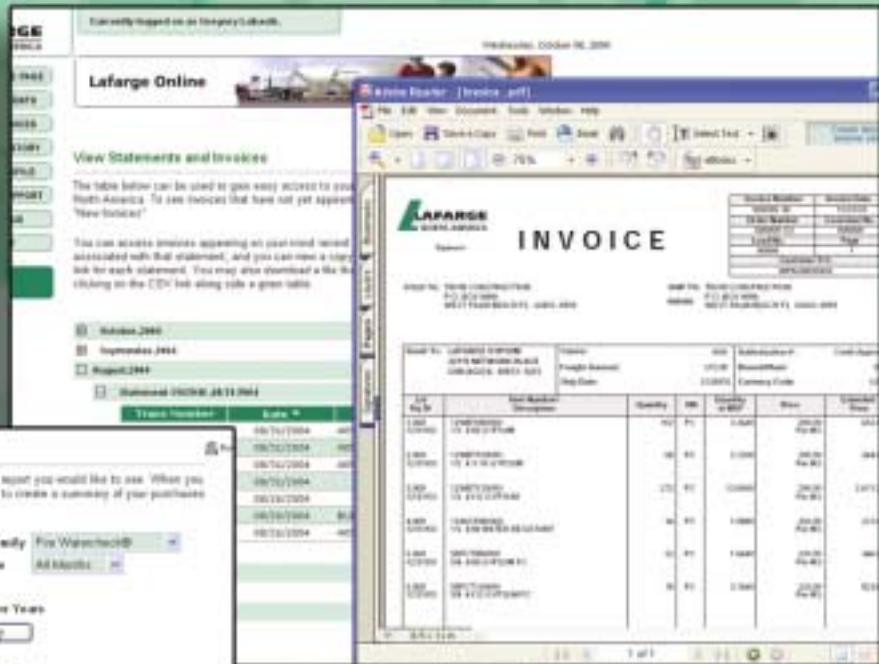

Lafarge Online

Secure log in, anytime, anywhere.

View, download, sort, print and analyze, invoices, statements and purchase history.

1-866-368-9636

lafargeonline@lafarge-na.com

www.lafargenorthamerica.com